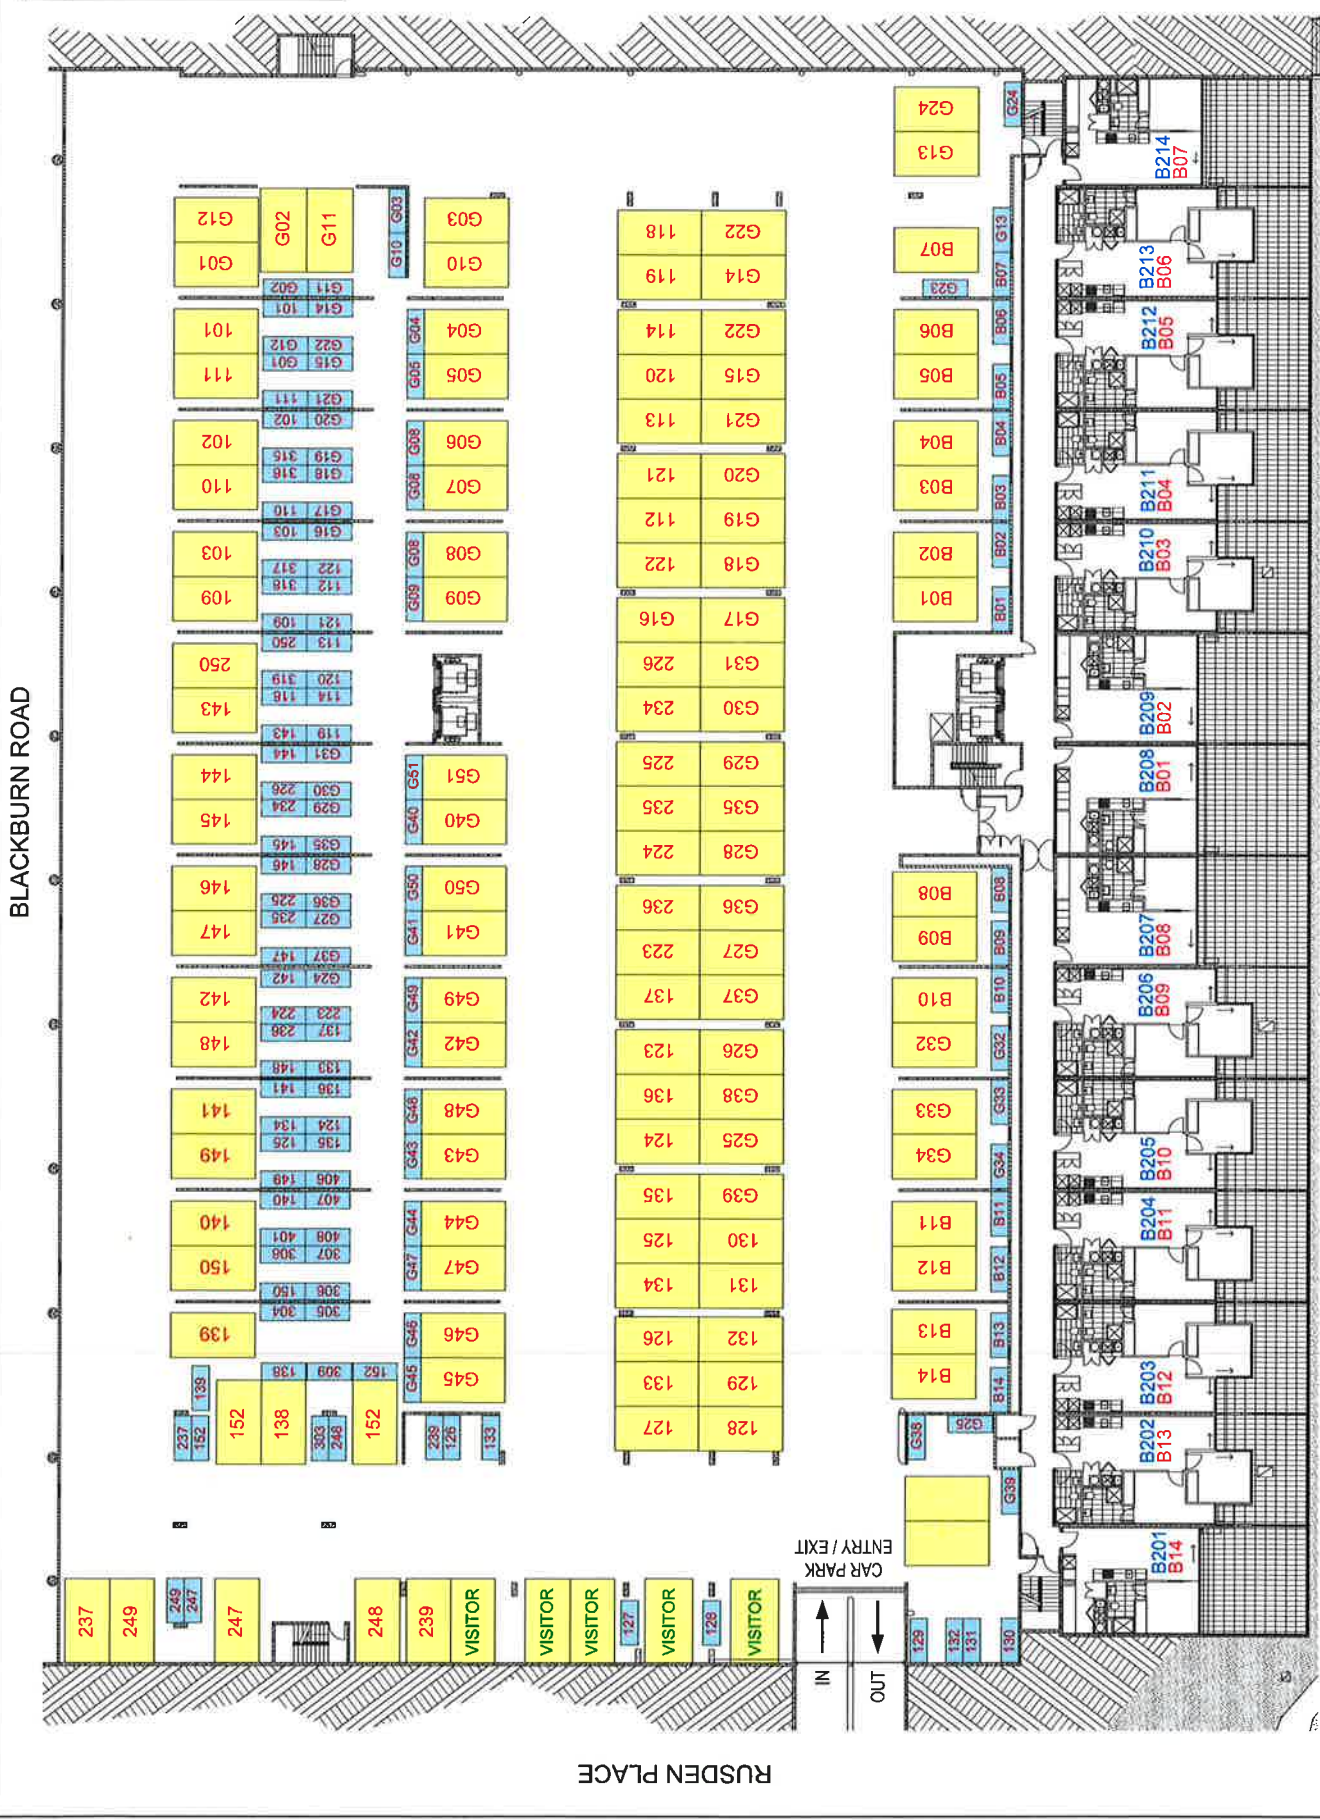

LEGEND

- CAR SPACE (Yellow box)
- STORAGE SPACE (Blue box)
- BICYCLE RACK (Orange box)

DATE: 23/07/2014

BASEMENT LEVEL

658 BLACKBURN ROAD NOTTING HILL
 CAR PARKING, BICYCLE SPACES AND STORAGE SPACES

BLACKBURN ROAD

RUSDEN PLACE

LOADING BAY
CAR PARK
ENTRY / EXIT
OUT

LEGEND

- CAR SPACE
- STORAGE SPACE
- BICYCLE RACK

LOWER GROUND LEVEL

658 BLACKBURN ROAD NOTTING HILL
CAR PARKING, BICYCLE SPACES AND STORAGE SPACES

DATE: 23/07/2014

BLACKBURN ROAD

LEGEND		
	CAR SPACE	
	STORAGE SPACE	
	BICYCLE RACK	

RUSDEN PLACE

GROUND LEVEL

658 BLACKBURN ROAD NOTTING HILL
CAR PARKING, BICYCLE SPACES AND STORAGE SPACES

DATE: 23/07/2014